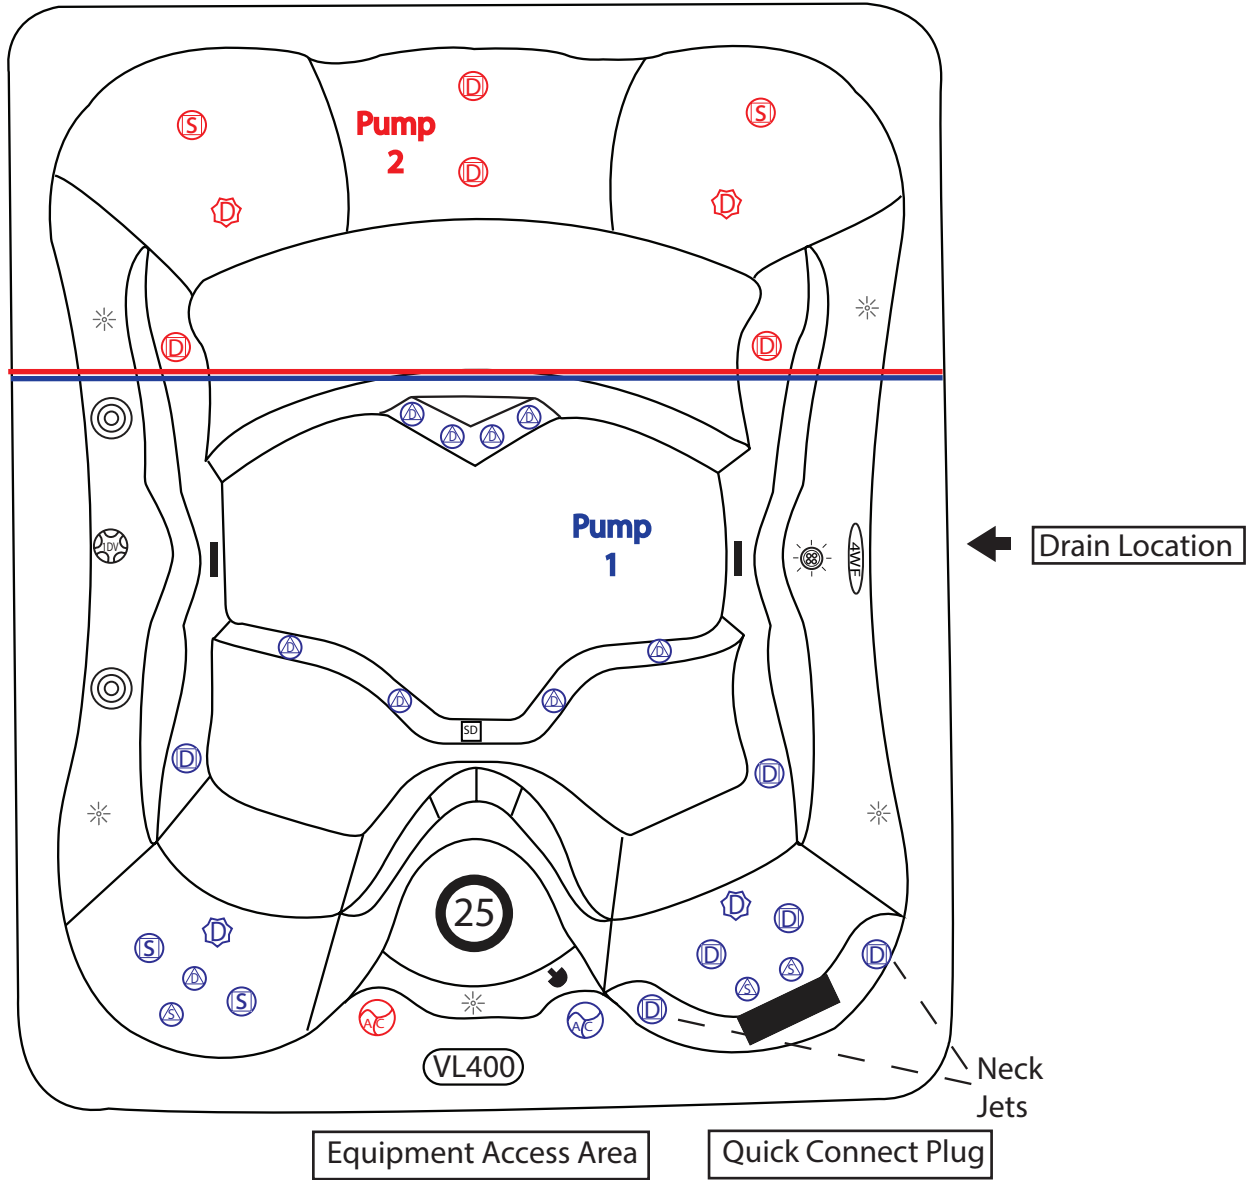

Plug & Power PP-30

05/08/2024 KMS

Mold: Seascape22v	SKU: UN-PP30-2-1
Fittings: 30 LPI Black Jets / LPI Black Valves & Filters	Control Panel: Balboa Control Panel VL400 w/ Plug&Power Overlay
Pumps: 2 Pumps: (1) 10A EE 2-Spd. + 4A 1-Spd.	Domestic: Balboa VS501 pack w/ 1KW Heater
Voltage: 110V - 20A Service Breaker + 15A GFCI Cord	Standard: Ozone, Foil Wrap, Full Foam, ABS Staped Bottom, Ozone,
Dimensions: 69.75" x 80" x 34.5" - 6" CR	Cont.: BT Subwoofer, LED Lights(5) +3" Main LED, Quick-Connect Plug
Fill(Gal): Min: 230 / Max: 260	Weight: 640 lbs
	Optional: UV