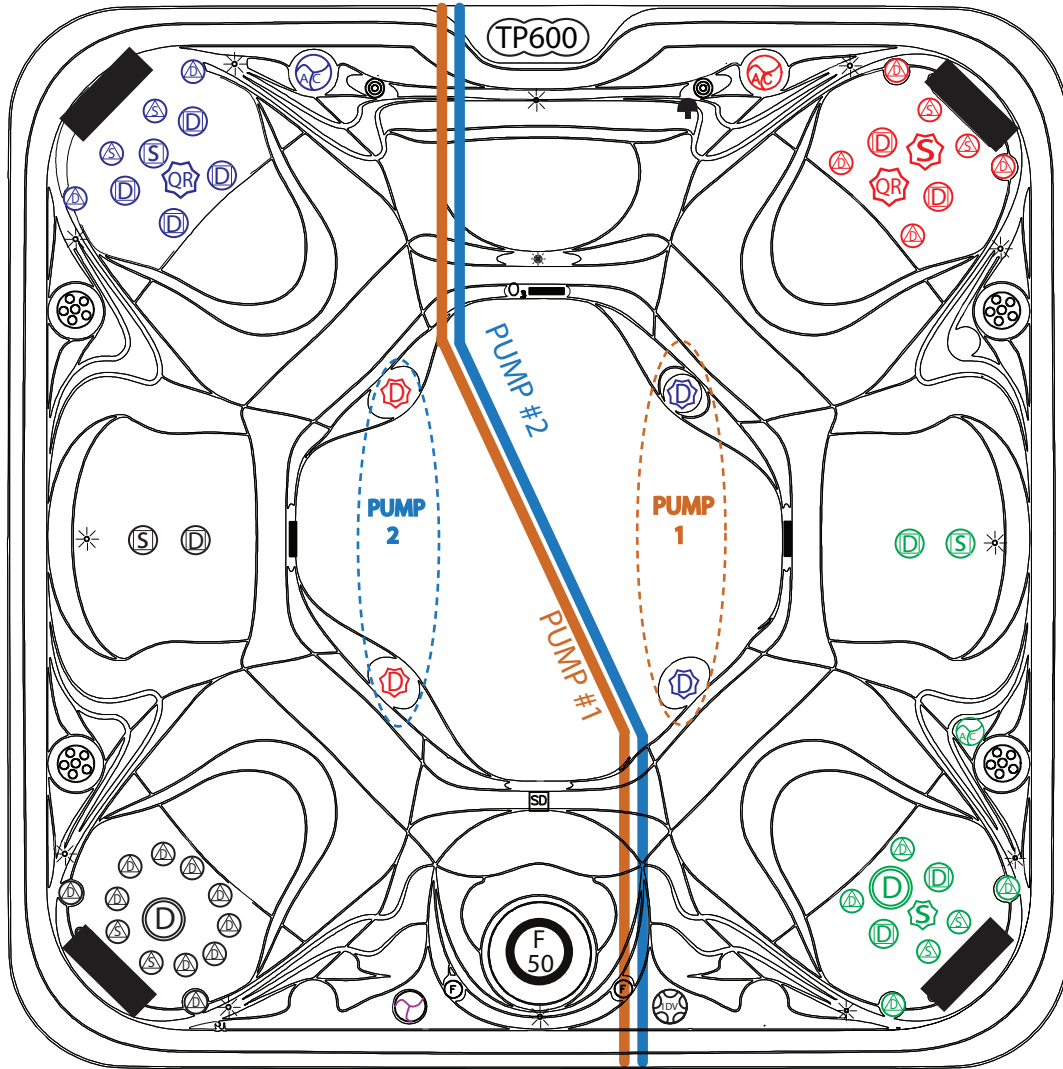

G-7 Tranquility Series 7 Person Spa

7
SEATS

51
JETS

2
PUMPS

Dimensions

84" x 84" x 36"

Specifications

- (1) 6 BHP EE 2-Speed Pump
- (1) 6 BHP 1-Speed Pump
- 51 LPI Black Jets
- Weight: 860 lbs
- Minimum Gallons: 330
- Maximum Gallons: 360
- Hardwired Electrical, 220 V 50 A

Cabinet Colors

- Gray
- Mocha

Shell Colors

- Sterling
- Storm Cloud
- Smokey Mountain
- Midnight Canyon

Available Upgrades

- 3-Pack CoPure Filters
- Nature2 Spa Water Purifier
- Spa Startup Chemical Kit
- Balboa Remote WiFi Connect
- UV Sanitation System
- Cover Concierge
- Cantilevered Umbrella
- Extreme Insulation
- Black Steps
- Spa Booster Seat
- Rechargeable Floating Drink Station

Dr Wellness NG-7 with Energy Efficient Pump

Modified: 04/05/2024 KMS

Mold: 1414	SKU: AQL-NG7-2-2
Fittings: 51 LPI Black Jets w/ LPI Black Valves and Filter	Control Panel: Balboa TP600 w/ Dr. Wellness Overlay
Pumps: 2 Pump: (1) 12A EE 2-Spd.+(1) 12A 1-Spd.	Domestic: Balboa BP501 Pack w/ 4KW Heater
Voltage: 220V - 50A Service Breaker	Standard: Ozone, Thermal Foil w/ Full Foam, ABS Stapled Bottom
Dimensions: 84" x 84" x 36" - 6" CR	Cont.: BT Subwoofer, LED Light Package(12), LPI Printed Skirting
Fil(Gals): Min: 330 / Max: 360	Weight: 860 lbs
	Optional: Lit Jets, UV

Symbols Legend					
	2" Directional Jet SKU: 425-0384		4" Directional Jet SKU: 425-0381		O ₃ Ozone Jet SKU: 425-0345
	2" SpinnerJet SKU: 425-0385		4" Spinner Jet SKU: 425-0382		Perimeter LED Light SKU: 425-0087
	3" Directional Jet SKU: 425-0386		4" Quad Roto Jet SKU: 425-0383		3" Main LED Light SKU: 425-0358
	3" Spinner Jet SKU: 425-0387		5" Directional Jet SKU: 425-0388		Small Drain SKU: 425-0210
			Suction Fitting SKU: 425-0064		Air Lock Fitting SKU: 425-0042
			3" Speaker SKU: 425-0294		Stream Fountain SKU: 425-0359
			Drop-in Filter 50 sqft. SKU: 425-0020		1" Waterfall On/Off SKU: 425-0061
			Air Control SKU: 425-0025		TP600 Control Panel SKU: 440-0121
			TP600 Dr. Wellness Overlay SKU: 440-0087		#2- 5" Pillow SKU: 435-0356