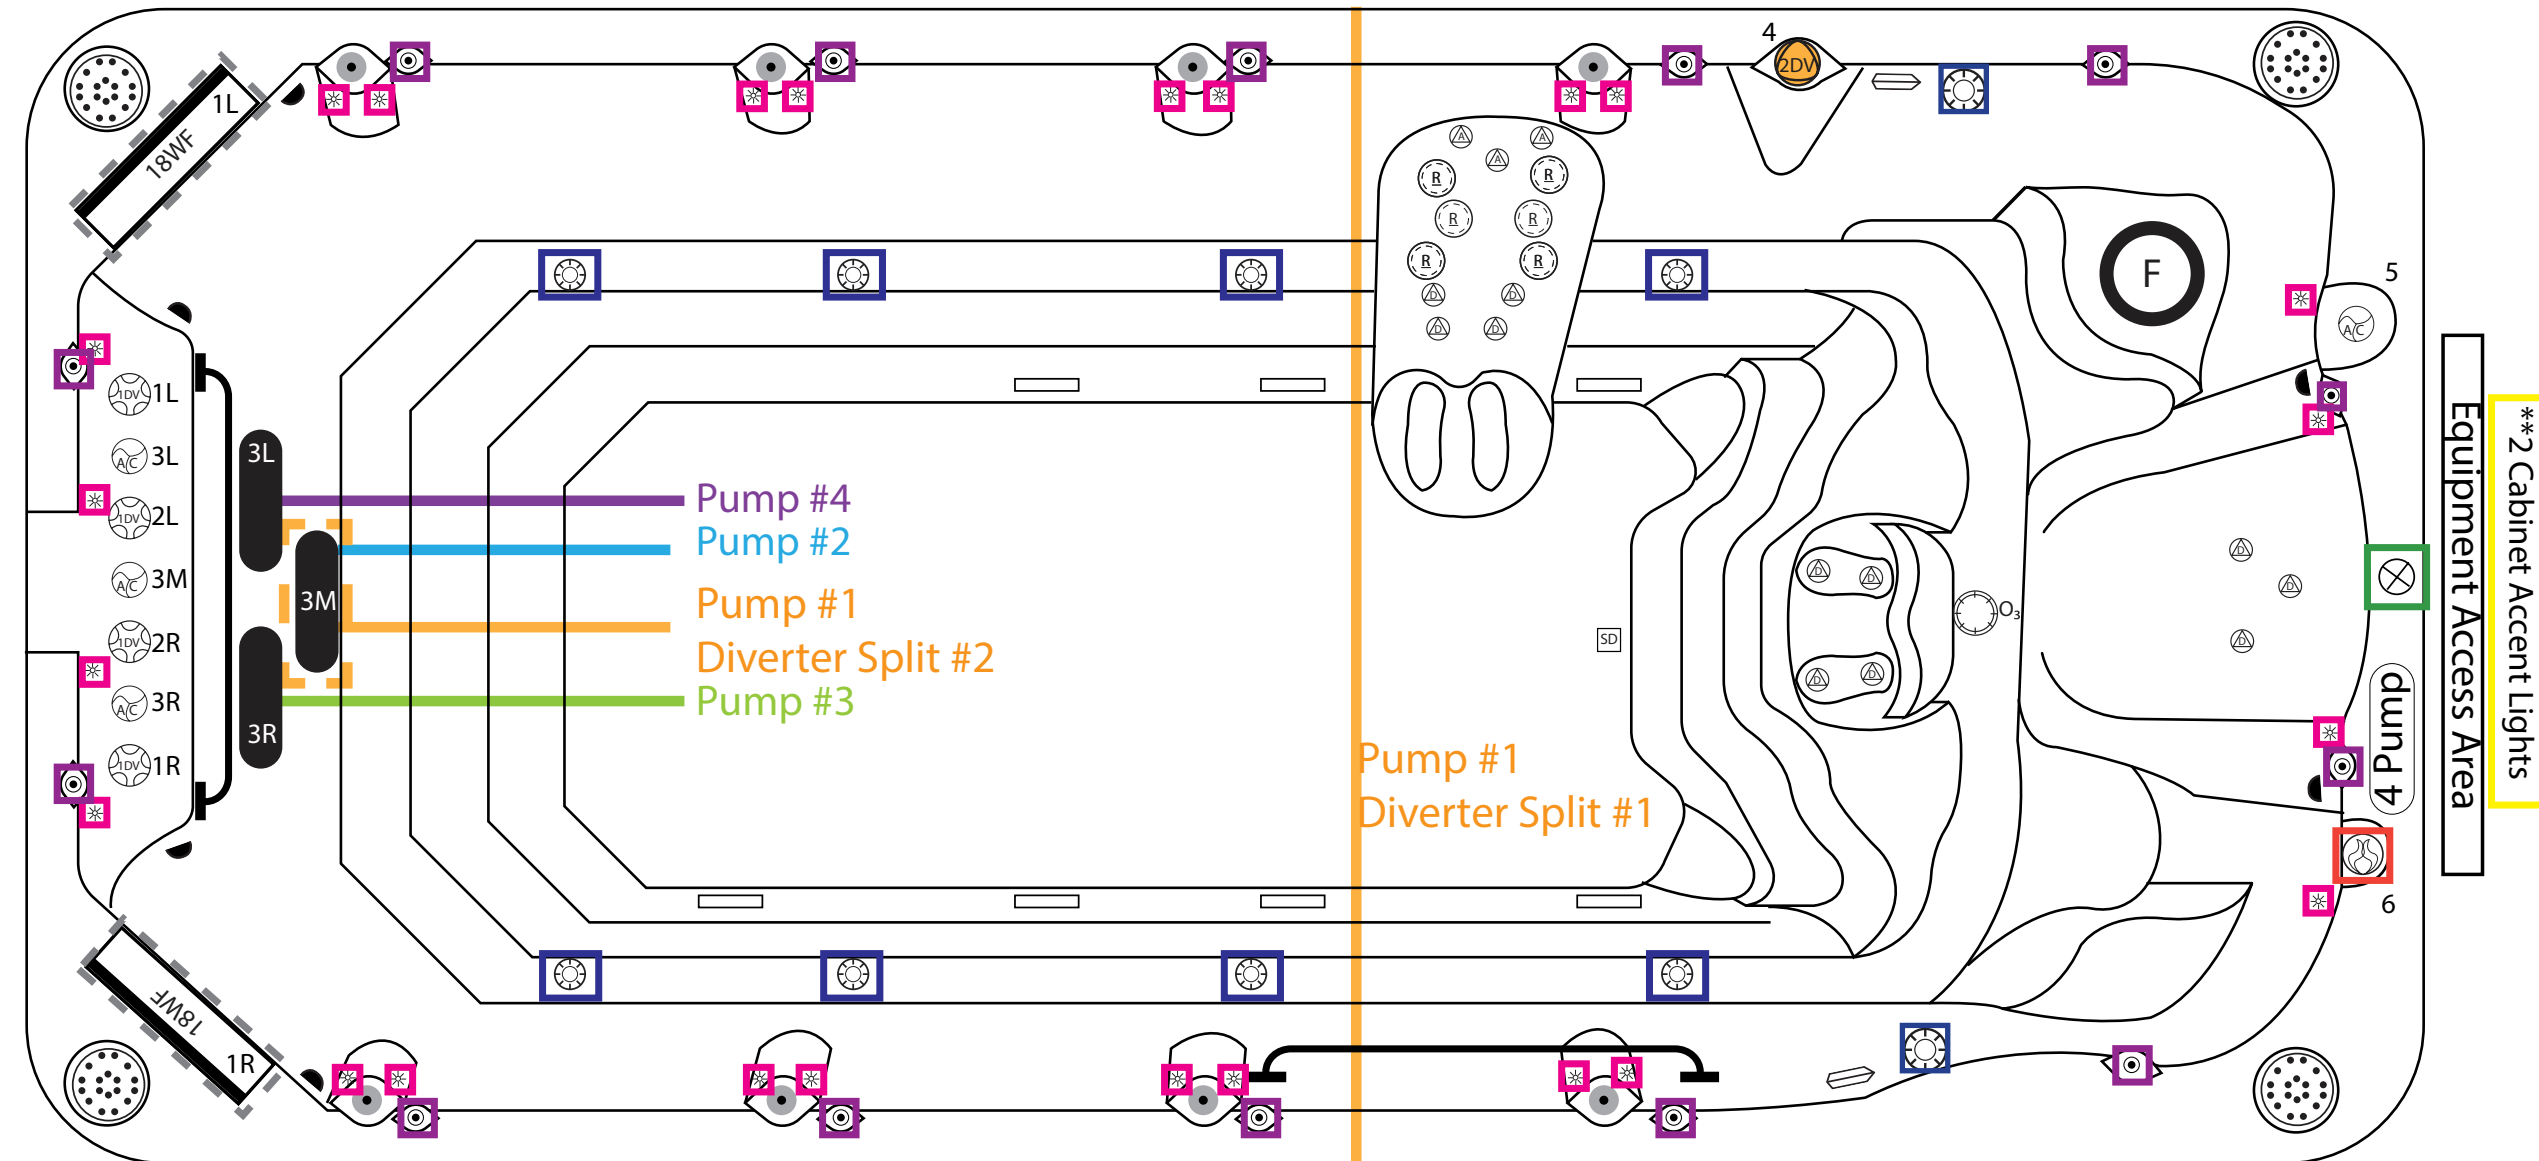

2017 Catalina Spas 62" High Pool 16' Portable

Modified: 12/16/21

SKU: C-832

4 Pump - 220V System - 90" x 190.5" x 62"

Optional Equipment:

1. 2 Cabinet Accent Lights
2. 8 (3") LED Side Lights -
3. Blower -
4. 24 LED Light System -
5. 2 (18") LED Spill-over waterfalls -
6. Swim Pro Pole & Harness -
7. Zika Mist System -

- 1- waterfall on/off valve
- 2- crystal water feature on/off valve
- 3- river jet air control
- 4- Pump #1 diverter valve
- 5 - air control
- 6- aroma