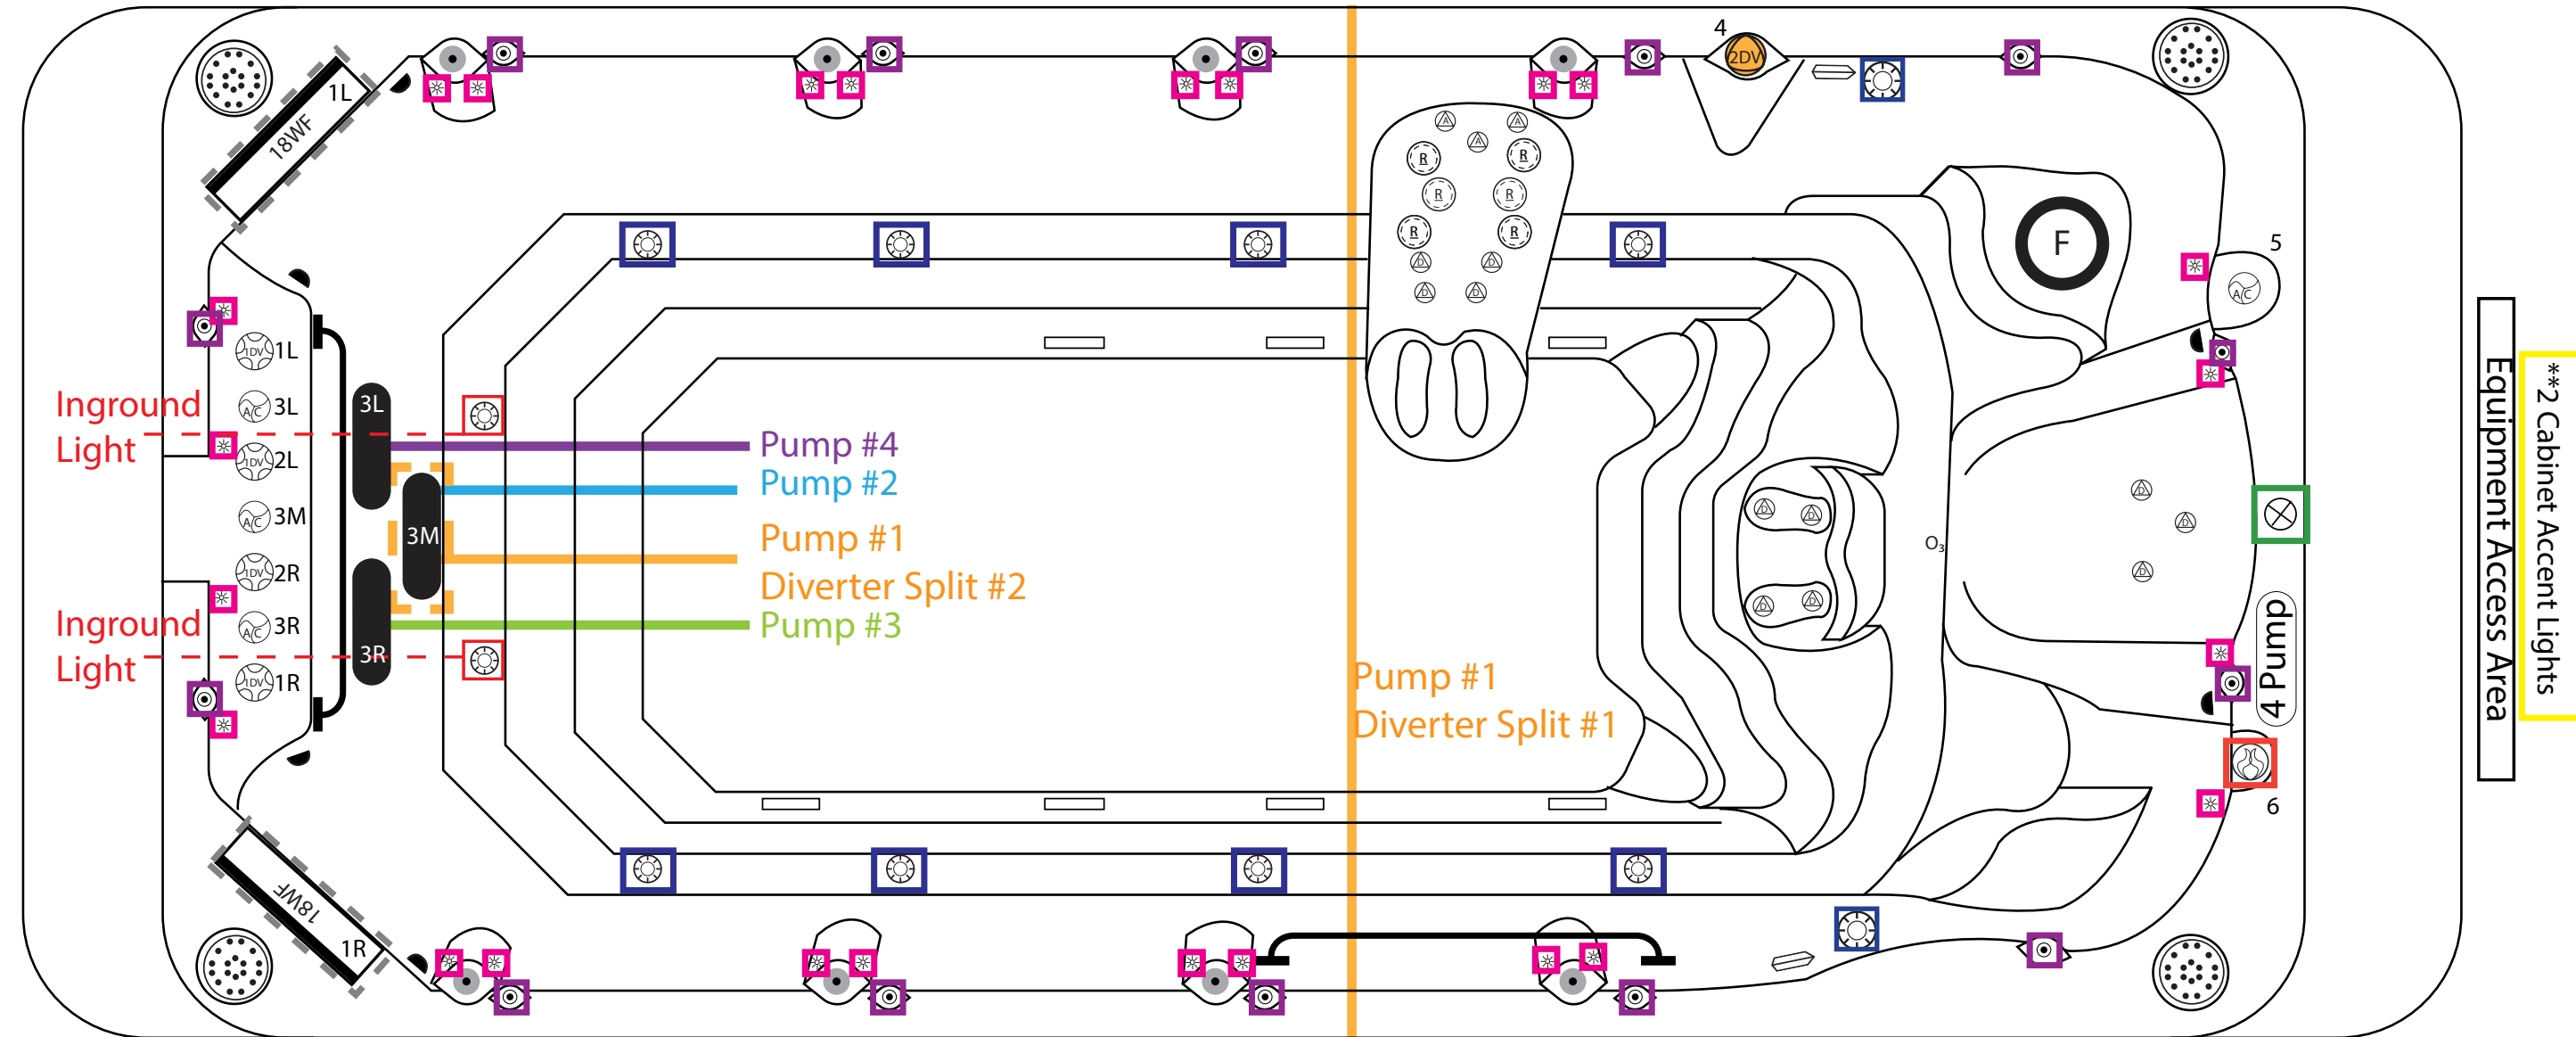

- 1- waterfall on/off valve
- 2- crystal water feature on/off valve
- 3- river jet air control
- 4- Pump #1 diverter valve
- 5- air control
- 6- aroma

2017 Catalina Spas 62" High Pool 18' Inground

Modified: 12/16/21

- 1- waterfall on/off valve
- 2 -crystal water feature on/off valve
- 3 -river jet air control
- 4 -Pump #1 diverter valve
- 5 - air control
- 6 -aroma

****2 Cabinet Accent Lights**
Equipment Access Area