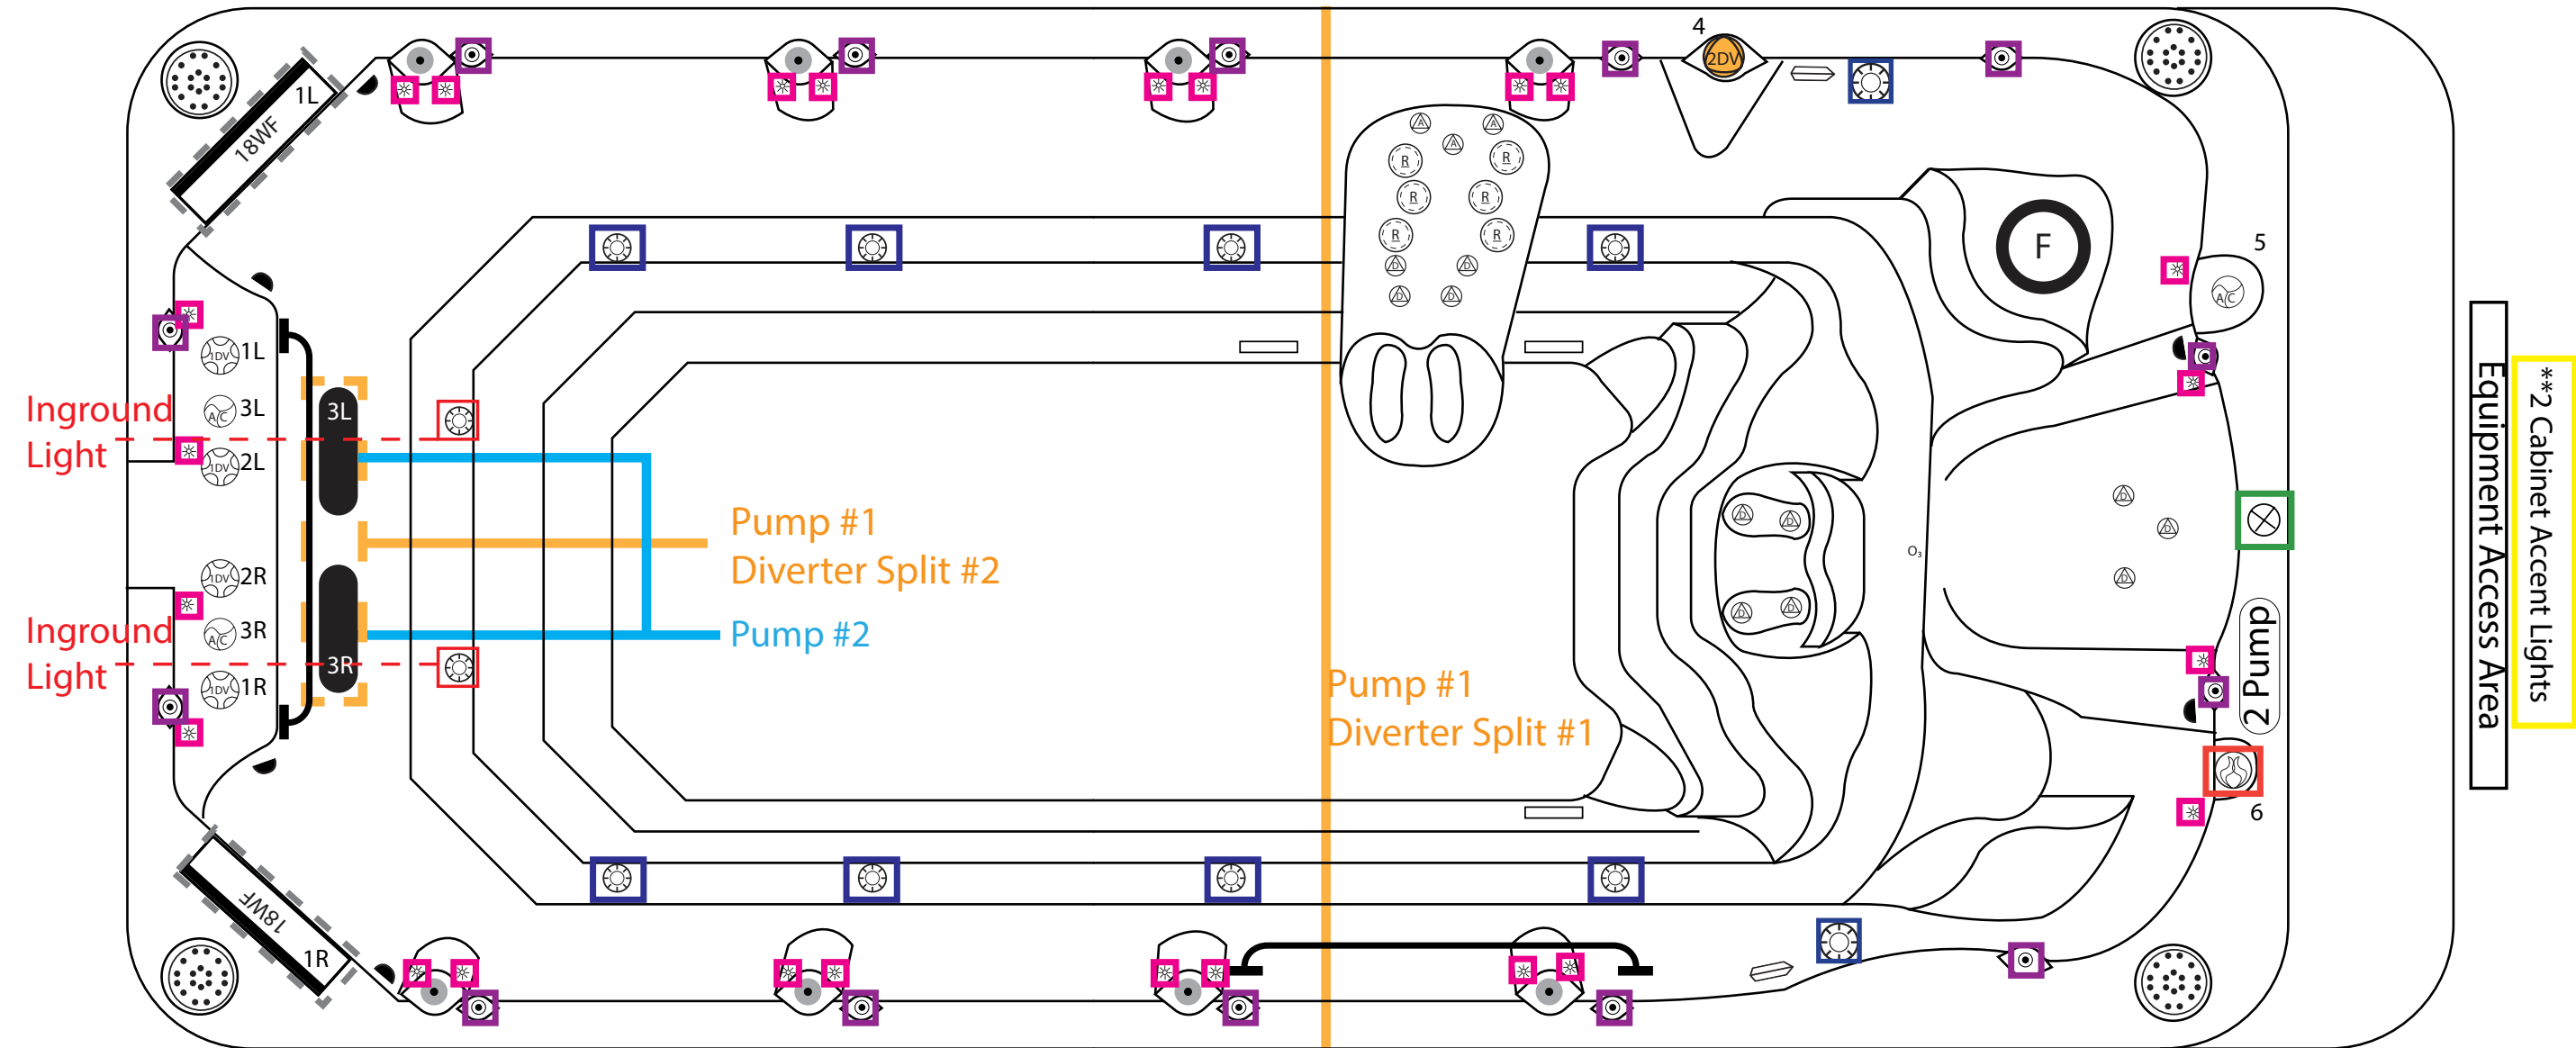

- 1- waterfall on/off valve
- 2- crystal water feature on/off valve
- 3- river jet air control
- 4- Pump #1 diverter valve
- 5 - air control
- 6- aroma

2017 Catalina Spas 62" High Pool 17' Inground

Modified: 12/16/21

SKU: C-833

2 Pump - 220V System - 90" x 203" x 62"

Optional Equipment:

1. 2 Cabinet Accent Lights
2. 8 (3") LED Side Lights - 
3. Blower - 
4. 24 LED Light System - 
5. 2 (18") LED Spill-over waterfalls - 
6. Swim Pro Pole & Harness - 
7. Zika Mist System - 

- 1- waterfall on/off valve
- 2 -crystal water feature on/off valve
- 3 -river jet air control
- 4 -Pump #1 diverter valve
- 5 - air control
- 6 -aroma

2017 Catalina Spas 62' High Pool 17' Inground

Modified: 12/16/21