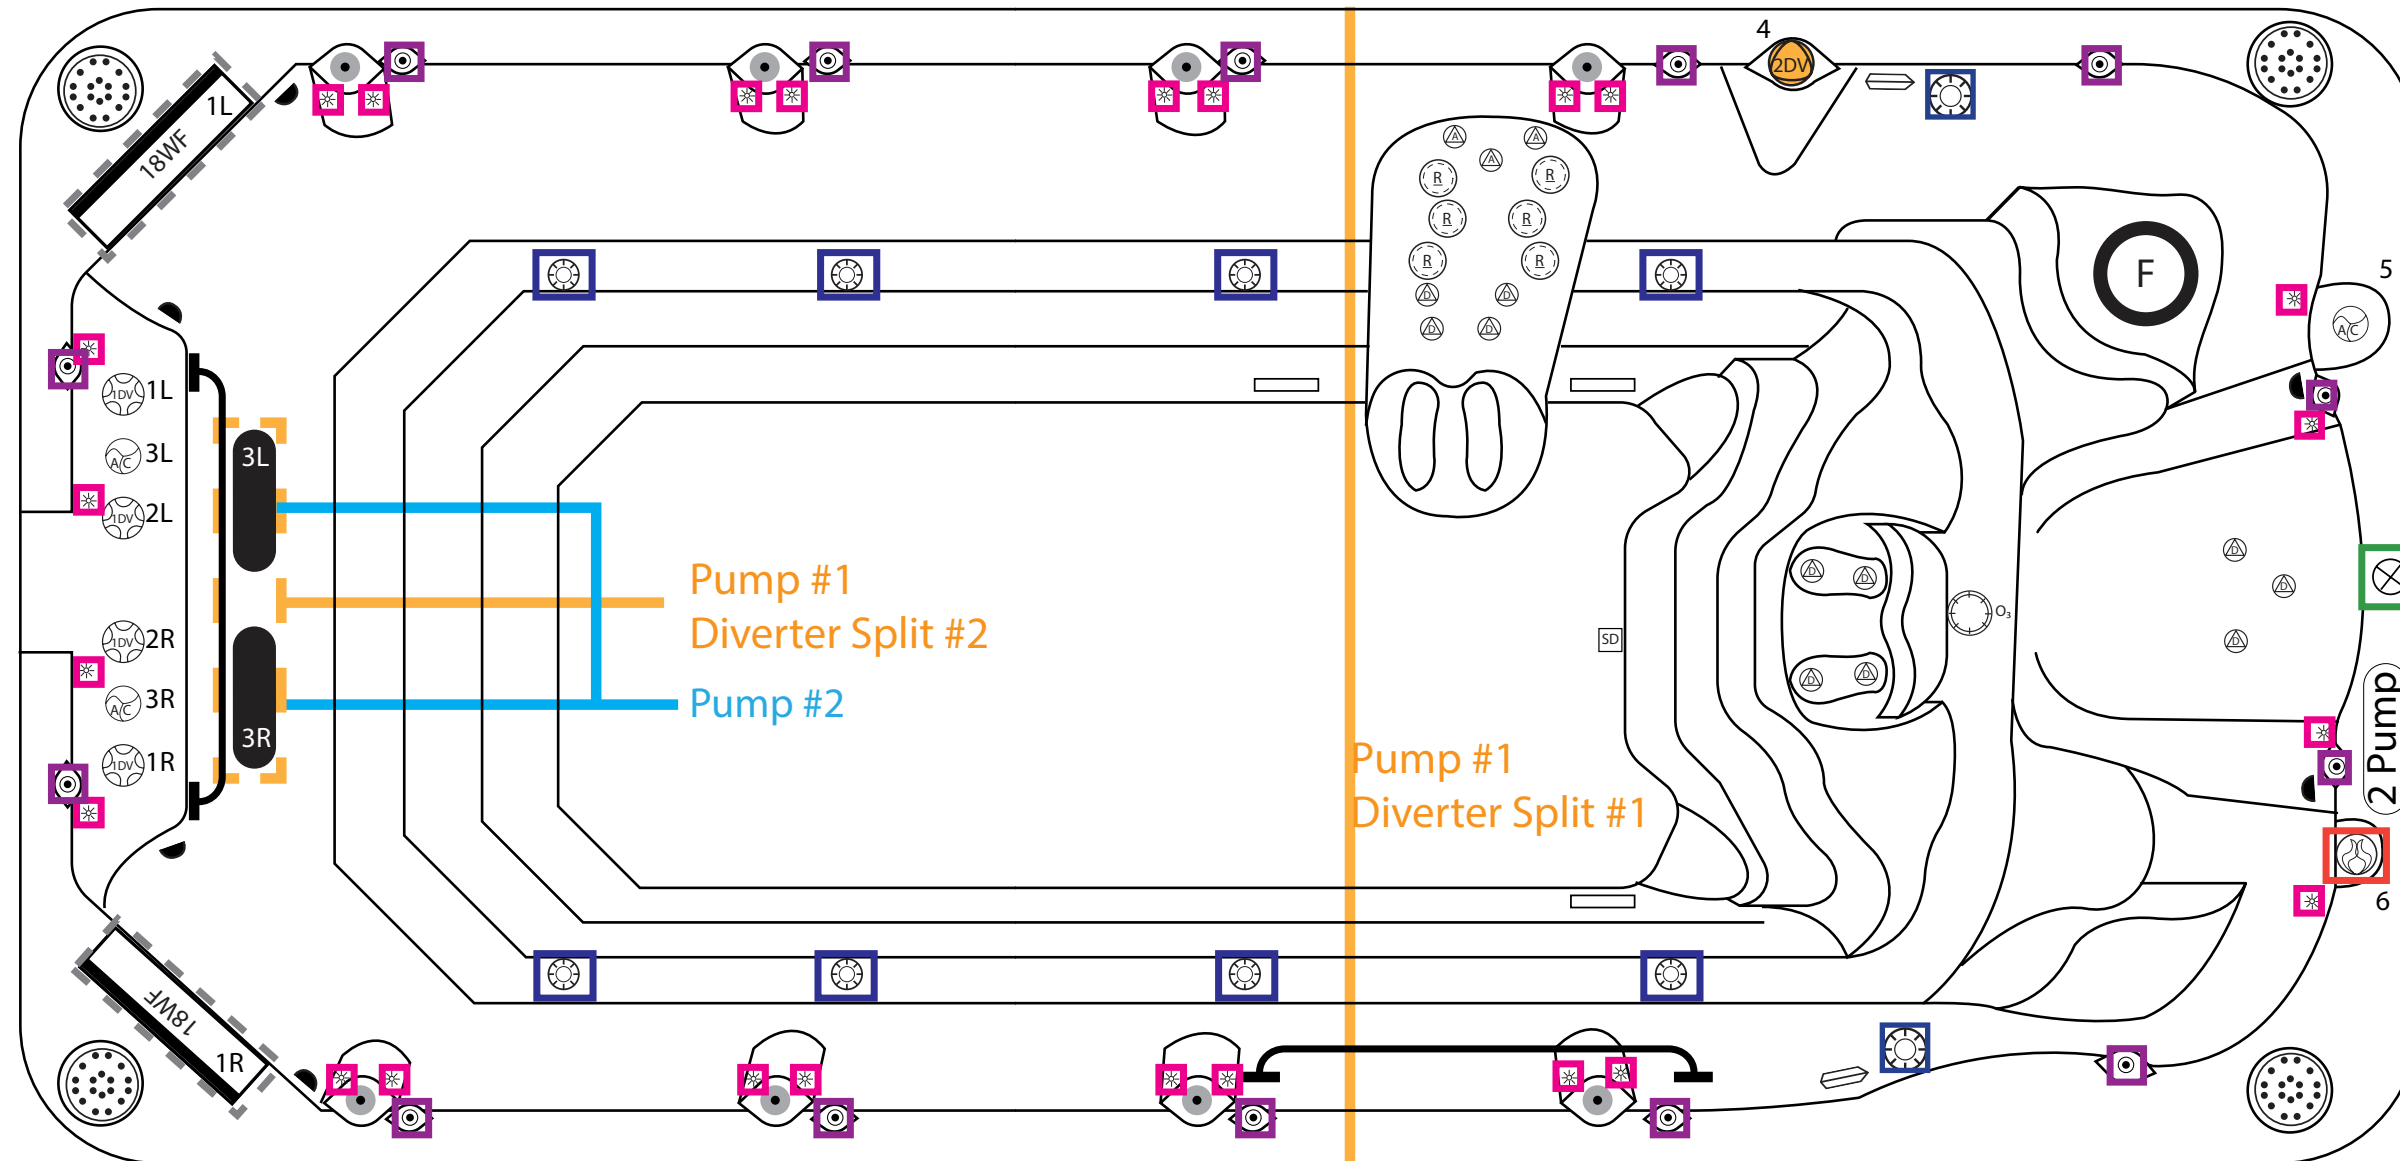

2017 Catalina Spas 62" High Pool 16' Portable

Modified: 2/2025

SKU: C-830

2 Pump - 220V System - 90" x 190.5" x 62"

Optional Equipment:

1. 2 Cabinet Accent Lights
2. 8 (3") LED Side Lights -
3. Blower -
4. 24 LED Light System -
5. 2 (18") LED Spill-over waterfalls -
6. Swim Pro Pole & Harness -
7. Zika Mist System -

- 1- waterfall on/off valve
- 2- crystal water feature on/off valve
- 3- river jet air control
- 4- Pump #1 diverter valve
- 5- air control
- 6- aroma

Equipment Access Area

**2 Cabinet Accent Lights