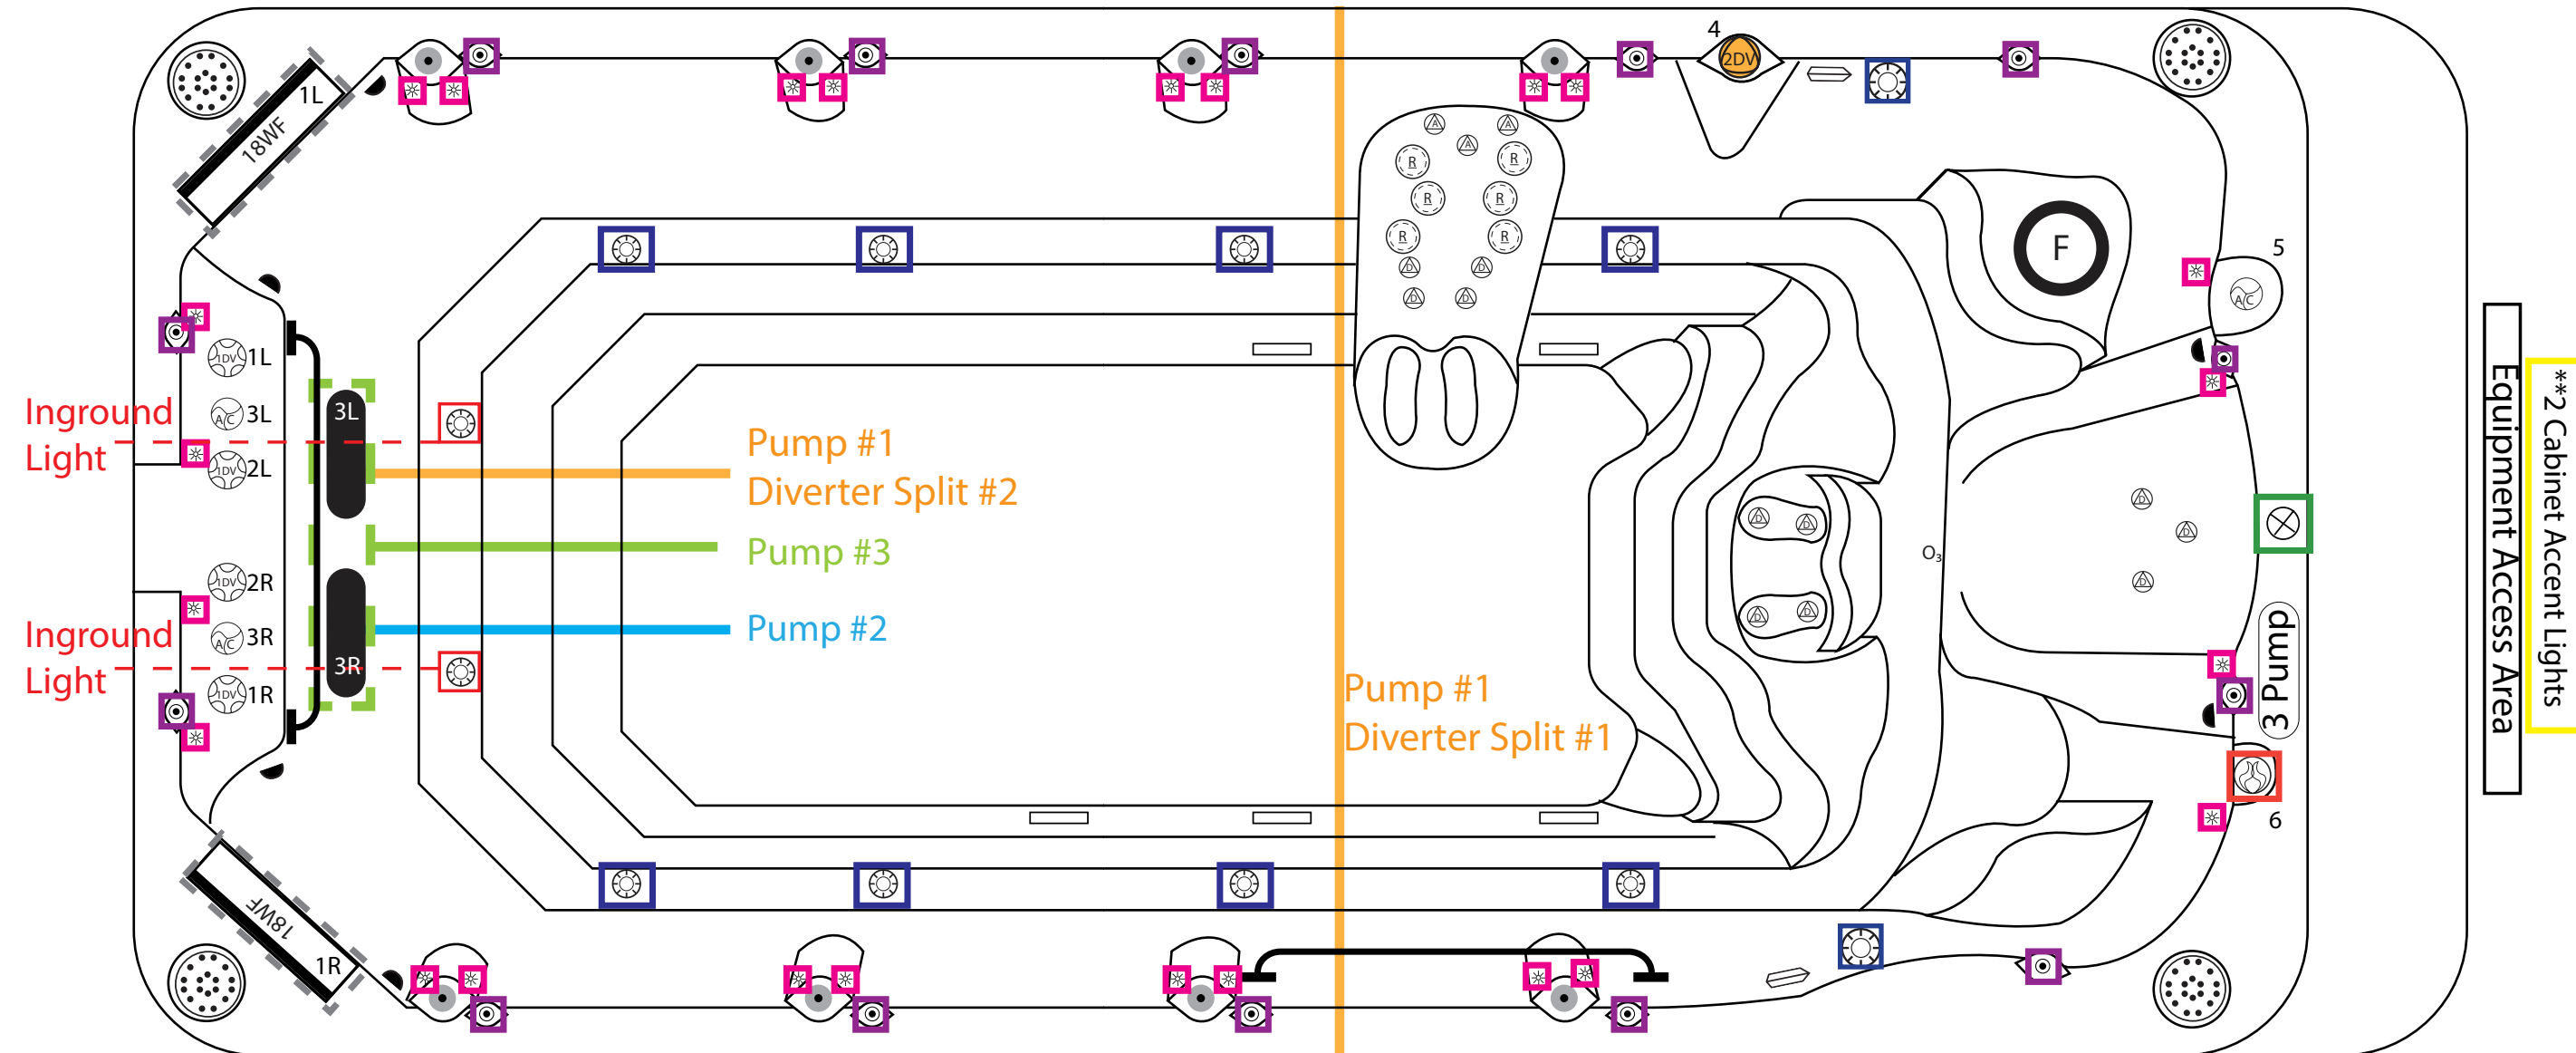

SKU: C-833

2 Pump - 220V System - 90" x 203" x 62"

Optional Equipment:

1. 2 Cabinet Accent Lights
2. 8 (3") LED Side Lights - 
3. Blower - 
4. 24 LED Light System - 
5. 2 (18") LED Spill-over waterfalls - 
6. Swim Pro Pole & Harness - 
7. Zika Mist System - 

- 1- waterfall on/off valve
- 2 -crystal water feature on/off valve
- 3 -river jet air control
- 4 -Pump #1 diverter valve
- 5 - air control
- 6 -aroma

2017 Catalina Spas 62' High Pool 17' Inground

Modified: 12/16/21

- 1- waterfall on/off valve
- 2- crystal water feature on/off valve
- 3- river jet air control
- 4- Pump #1 diverter valve
- 5- air control
- 6- aroma

2017 Catalina Spas 62" High Pool 18' Inground

Modified: 12/16/21