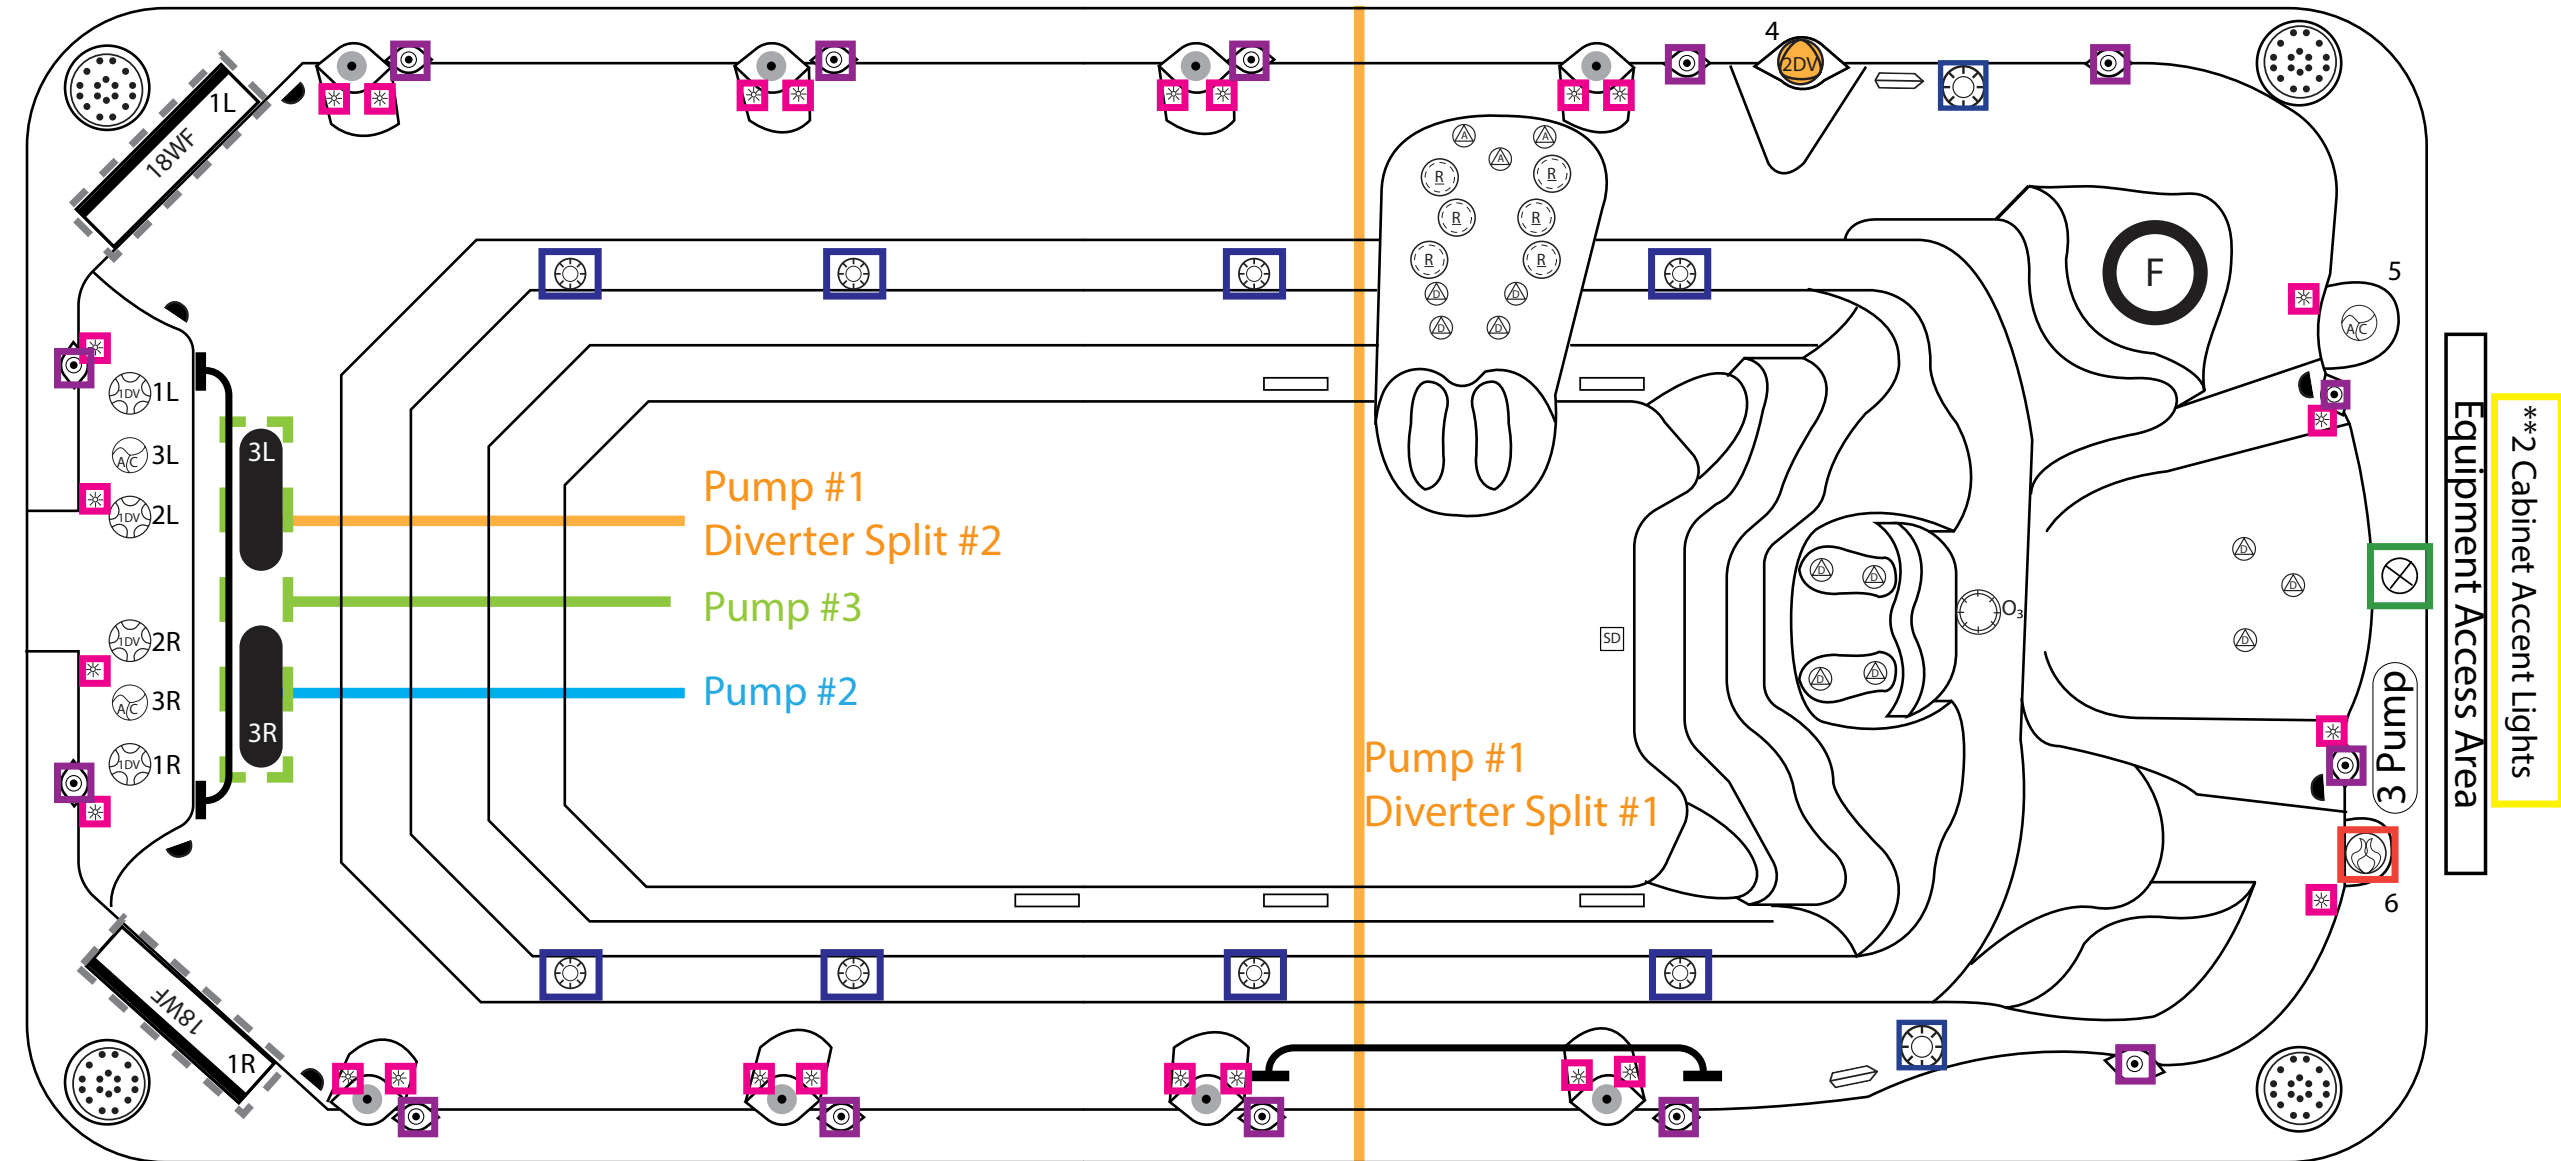

- 1- waterfall on/off valve
- 2- crystal water feature on/off valve
- 3- river jet air control
- 4- Pump #1 diverter valve
- 5- air control
- 6- aroma

Equipment Access Area

**2 Cabinet Accent Lights

2017 Catalina Spas 62" High Pool 16' Portable

Modified: 12/16/21

SKU: C-831

3 Pump - 220V System - 90" x 190.5" x 62"

Optional Equipment:

1. 2 Cabinet Accent Lights
2. 8 (3") LED Side Lights - 
3. Blower - 
4. 24 LED Light System - 
5. 2 (18") LED Spill-over waterfalls - 
6. Swim Pro Pole & Harness - 
7. Zika Mist System - 

- 1- waterfall on/off valve
- 2- crystal water feature on/off valve
- 3- river jet air control
- 4- Pump #1 diverter valve
- 5- air control
- 6- aroma

2017 Catalina Spas 62" High Pool 16' Portable

Modified: 12/16/21